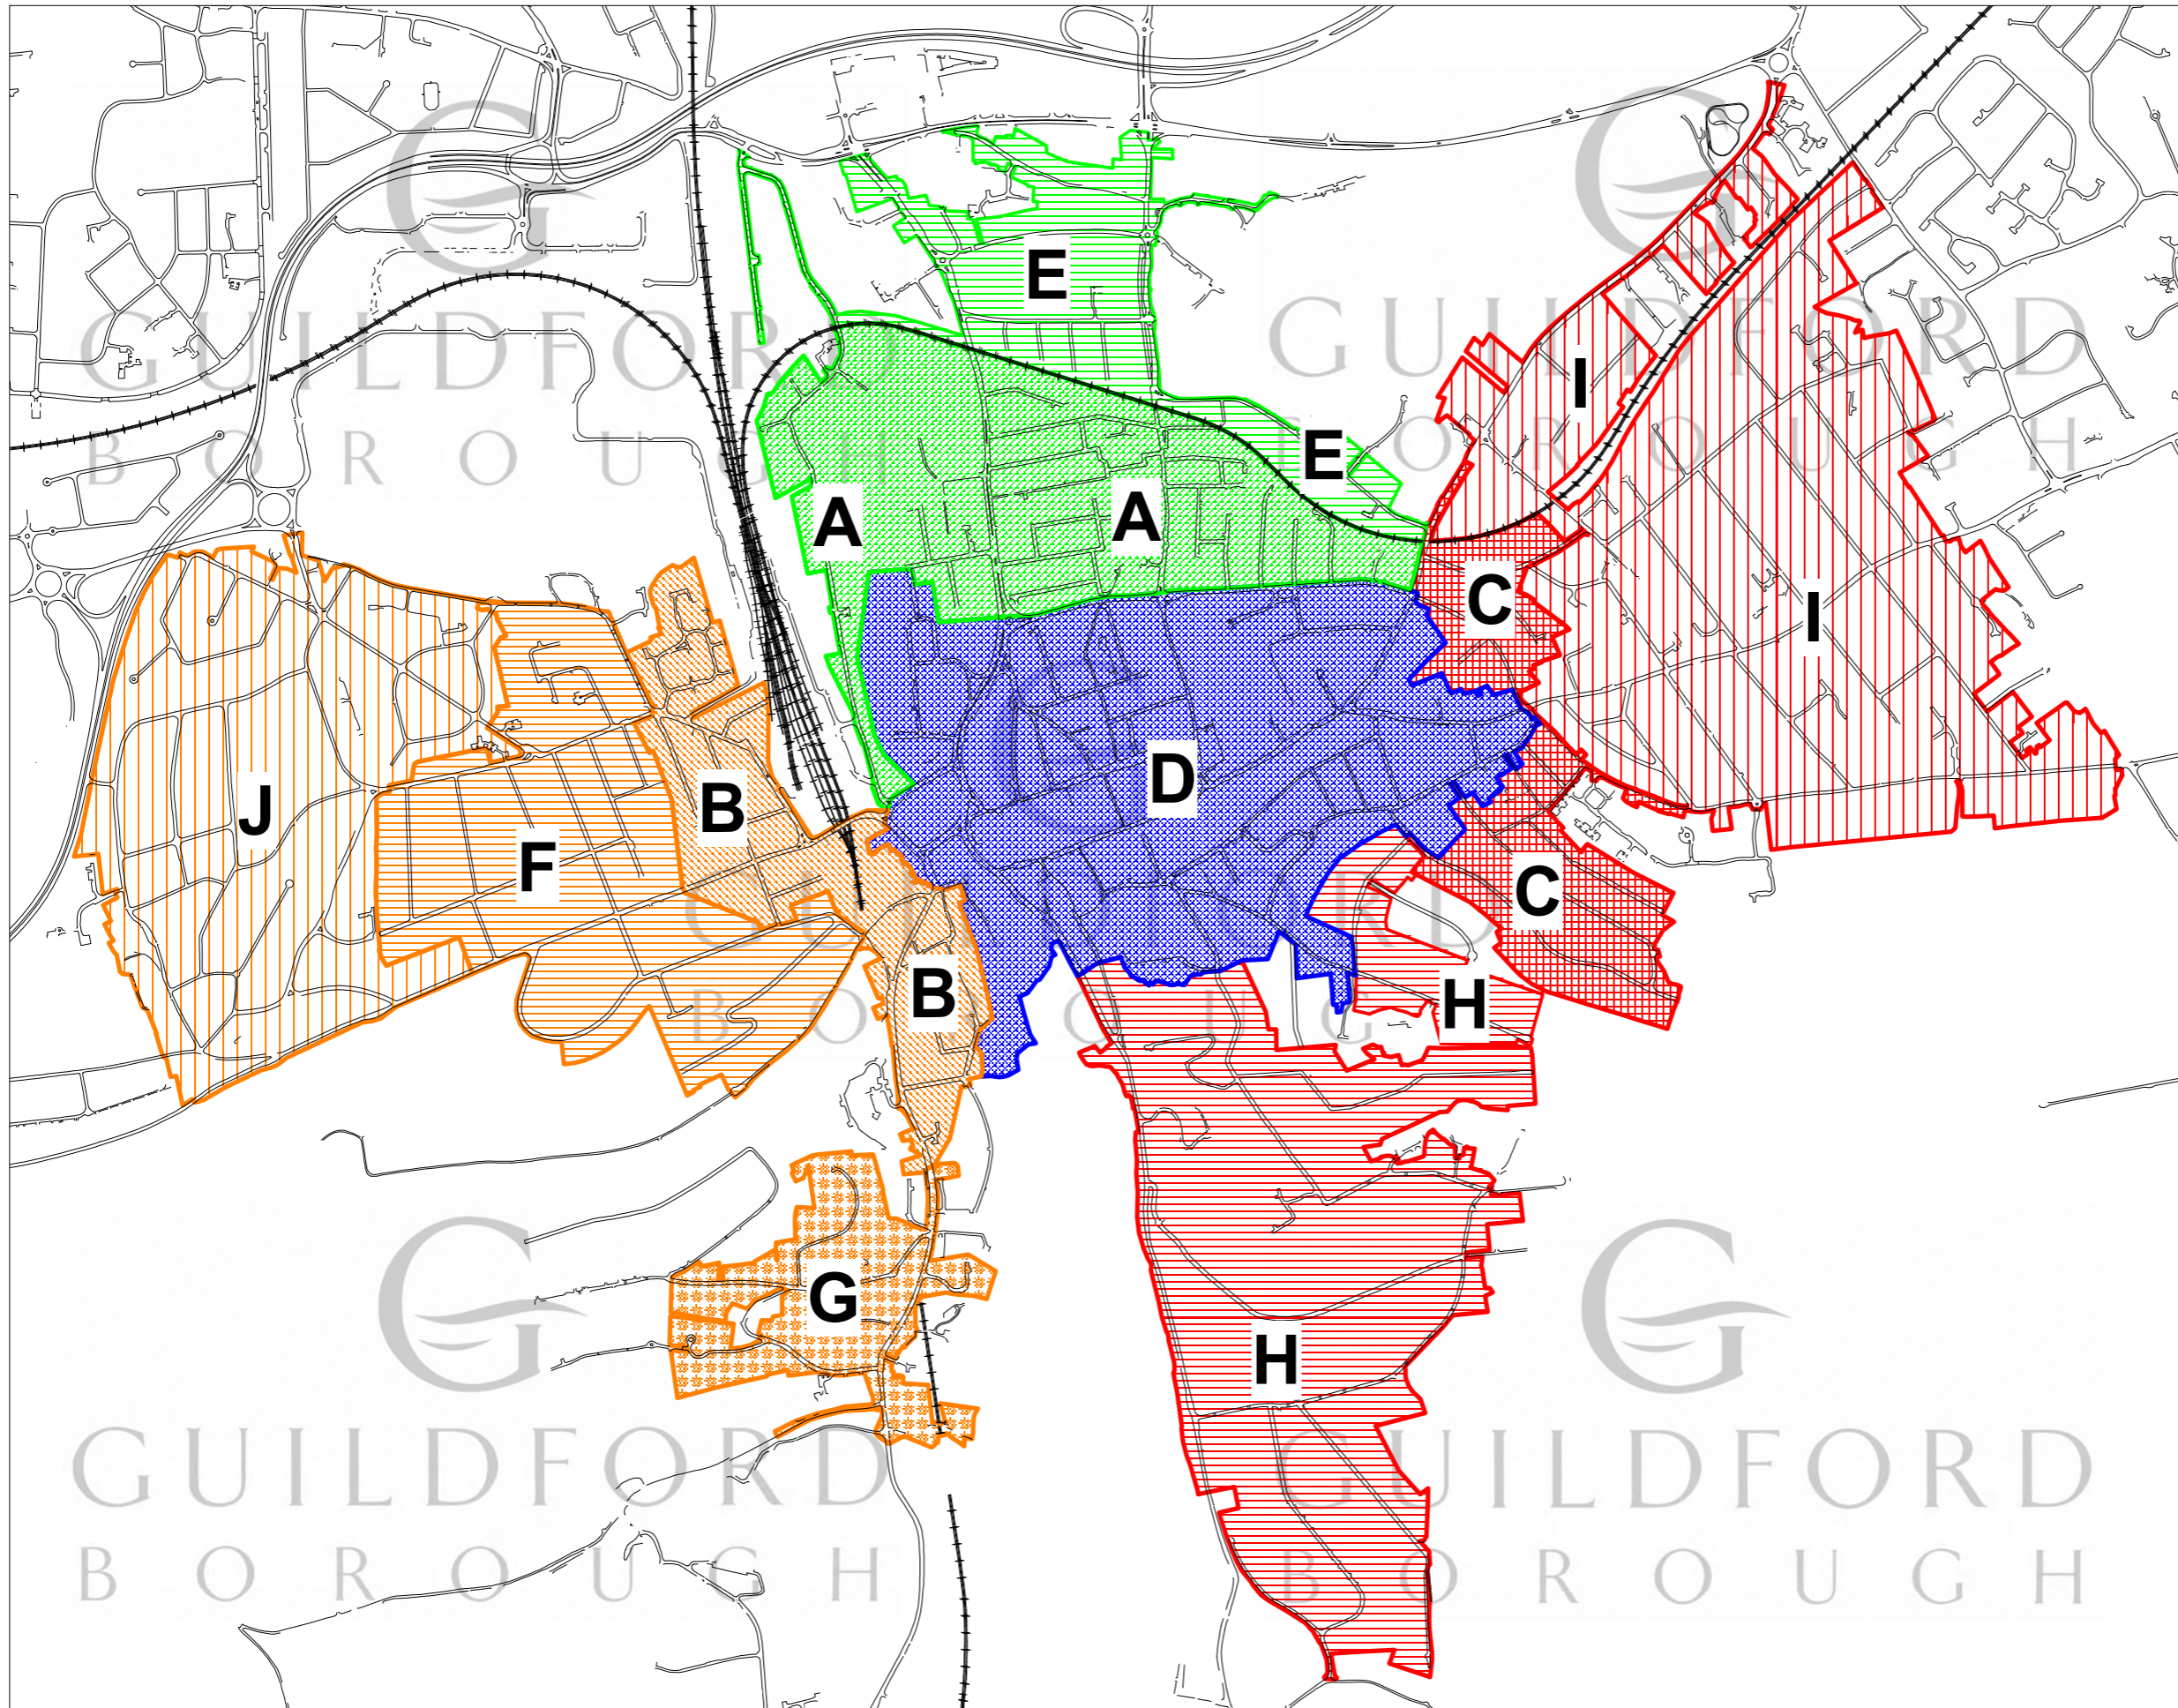

Guildford town centre controlled parking zone (from 26/08/2014)

**Key**

	Area A (5/98)
	Area B (2/99 rev 6/09)
	Area C (6/00 rev 6/09)
	Area D (10/97)
	Area E (5/98 rev 6/09)
	Area F (2/99 rev 6/09)
	Area G (2/99 rev 5/14)
	Area H (6/00 rev 6/09)
	Area I (6/00 rev 7/03, 4/06 & 6/09)
	Area J (9/03 rev 8/14)

"This map is reproduced from Ordnance Survey material with the permission of Ordnance Survey on behalf of the Controller of Her Majesty's Stationery Office Crown Copyright.

Unauthorised reproduction infringes Crown Copyright and may lead to prosecution or Civil proceedings.